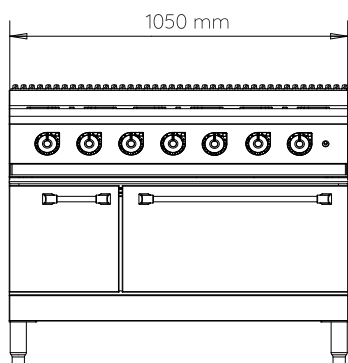

**Model: COA3006**

**SPECIFICATIONS**

OUTPUT	171 700 BTU
PACKAGING (W x D x H)	1160 x 910 x 1160 (mm)
UNIT (W x D x H)	1050 x 750 x 900 (mm)
CHAMBER DIMENSIONS	560 x 630 x 285 (mm)
NET WEIGHT	155kg
GROSS WEIGHT	235kg
SHIPPING VOLUME	1.22m <sup>3</sup>
GRID SIZE	276 x 527 (mm)(3 off)
REGULATOR	No

**AVAILABLE IN**
 LPG |  Ngas

**NOTE**

- When viewing the appliance from the front in its usual operating position, the width (W) of the product is the total distance from left to right; the depth (D) of the product is the total distance from the front to the back; the height (H) is the total distance from the bottom of the product to the top. Pictures may vary from actual product.