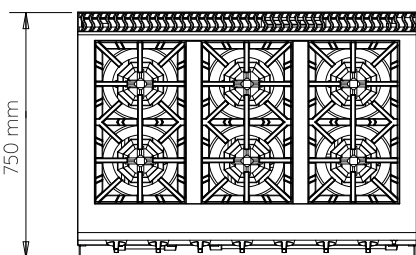

**Model: COA3006**

**SPECIFICATIONS**

OUTPUT	171 700 BTU
PACKAGING (W x D x H)	1160 x 910 x 1160 (mm)
UNIT (W x D x H)	1050 x 750 x 900 (mm)
CHAMBER DIMENSIONS	560 x 630 x 285 (mm)
NET WEIGHT	155kg
GROSS WEIGHT	235kg
SHIPPING VOLUME	1.22m <sup>3</sup>
GRID SIZE	276 x 527 (mm)(3 off)
REGULATOR	No

**AVAILABLE IN**
 LPG |  Ngas

**NOTE**

- When viewing the appliance from the front in its usual operating position, the width (W) of the product is the total distance from left to right; the depth (D) of the product is the total distance from the front to the back; the height (H) is the total distance from the bottom of the product to the top. Pictures may vary from actual product.