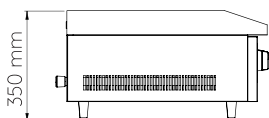

www.anvilworld.com

Model: GGL1500**SPECIFICATIONS**

| | |
|-----------------------|-----------------------|
| OUTPUT | 140 000 BTU |
| PACKAGING (W x D x H) | 1610 x 900 x 640 (mm) |
| UNIT (W x D x H) | 1527 x 675 x 350 (mm) |
| NET WEIGHT | 215kg |
| GROSS WEIGHT | 275kg |
| SHIPPING VOLUME | 0.93m ³ |
| SURFACE | Ribbed Grate |
| GRID SIZE | 1500 x 470 (mm) |
| REGULATOR | No |

AVAILABLE IN

 LPG | Ngas**NOTE**

- When viewing the appliance from the front in its usual operating position, the width (W) of the product is the total distance from left to right; the depth (D) of the product is the total distance from the front to the back; the height (H) is the total distance from the bottom of the product to the top. Pictures may vary from actual product.