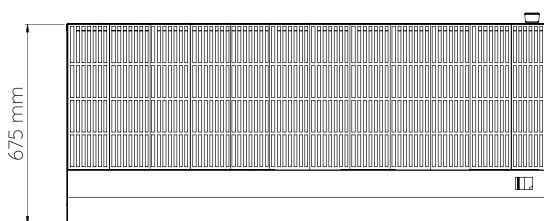

www.anvilworld.com

Model: GGL1500**SPECIFICATIONS**

| | |
|-----------------------|-----------------------|
| OUTPUT | 140 000 BTU |
| PACKAGING (W x D x H) | 1610 x 900 x 640 (mm) |
| UNIT (W x D x H) | 1527 x 675 x 350 (mm) |
| NET WEIGHT | 215kg |
| GROSS WEIGHT | 275kg |
| SHIPPING VOLUME | 0.93m ³ |
| SURFACE | Ribbed Grate |
| GRID SIZE | 1500 x 470 (mm) |
| REGULATOR | No |

AVAILABLE IN

 LPG | Ngas**NOTE**

- When viewing the appliance from the front in its usual operating position, the width (W) of the product is the total distance from left to right; the depth (D) of the product is the total distance from the front to the back; the height (H) is the total distance from the bottom of the product to the top. Pictures may vary from actual product.