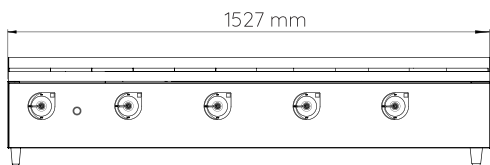

www.anvilworld.com

Model: GGL1500**SPECIFICATIONS**

| | |
|-----------------------|-----------------------|
| OUTPUT | 140 000 BTU |
| PACKAGING (W x D x H) | 1610 x 900 x 640 (mm) |
| UNIT (W x D x H) | 1527 x 675 x 350 (mm) |
| NET WEIGHT | 215kg |
| GROSS WEIGHT | 275kg |
| SHIPPING VOLUME | 0.93m ³ |
| SURFACE | Ribbed Grate |
| GRID SIZE | 1500 x 470 (mm) |
| REGULATOR | No |

AVAILABLE IN

 LPG | Ngas**NOTE**

- When viewing the appliance from the front in its usual operating position, the width (W) of the product is the total distance from left to right; the depth (D) of the product is the total distance from the front to the back; the height (H) is the total distance from the bottom of the product to the top. Pictures may vary from actual product.