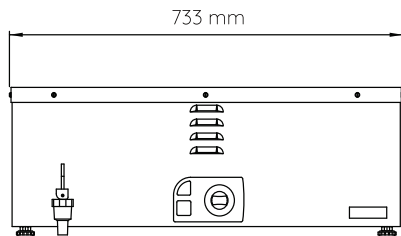

BAIN MARIE 2 DIVISION

MANUFACTURING
SINCE 1966

SPECIFICATIONS

POWER	2.7kW
VOLTAGE	230V - 50Hz
PACKAGING (W x D x H)	740 x 730 x 310 (mm)
UNIT (W x D x H)	733 x 658 x 268 (mm)
NET WEIGHT	17.5kg
GROSS WEIGHT	18kg
SHIPPING VOLUME	0.17m ³

NOTE:

- Inserts sold separately

ALL ANVIL EQUIPMENT COMES WITH A TWO YEAR WARRANTY ON COMPONENTS AND DEFECTIVE WORKMANSHIP.

www.anvilworld.com

Model: BMA1002

SPECIFICATIONS

POWER	2.7kW
VOLTAGE	230V - 50Hz
PACKAGING (W x D x H)	740 x 730 x 310 (mm)
UNIT (W x D x H)	733 x 658 x 268 (mm)
NET WEIGHT	17.5kg
GROSS WEIGHT	18kg
SHIPPING VOLUME	0.17m ³

AVAILABLE IN

 120V/60Hz

OPTIONAL EXTRAS
DIVIDER

CODE	DESCRIPTION
XBMA0002	Bain Marie Divider

NOTE

- When viewing the appliance from the front in its usual operating position, the width (W) of the product is the total distance from left to right; the depth (D) of the product is the total distance from the front to the back; the height (H) is the total distance from the bottom of the product to the top. Pictures may vary from actual product.