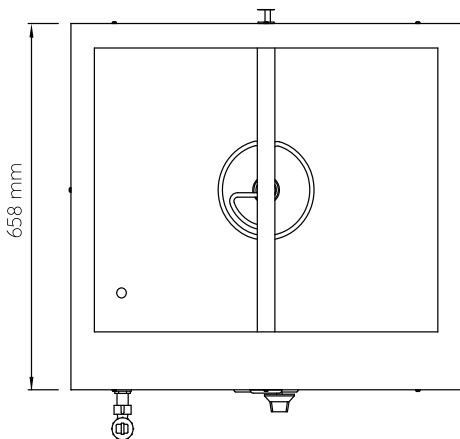

BAIN MARIE 2 DIVISION

MANUFACTURING
SINCE 1966

SPECIFICATIONS

POWER	2.7kW
VOLTAGE	230V - 50Hz
PACKAGING (W x D x H)	740 x 730 x 310 (mm)
UNIT (W x D x H)	733 x 658 x 268 (mm)
NET WEIGHT	17.5kg
GROSS WEIGHT	18kg
SHIPPING VOLUME	0.17m ³

NOTE:

- Inserts sold separately

ALL ANVIL EQUIPMENT COMES WITH A TWO YEAR WARRANTY ON COMPONENTS AND DEFECTIVE WORKMANSHIP.

www.anvilworld.com

Model: BMA1002

SPECIFICATIONS

POWER	2.7kW
VOLTAGE	230V - 50Hz
PACKAGING (W x D x H)	740 x 730 x 310 (mm)
UNIT (W x D x H)	733 x 658 x 268 (mm)
NET WEIGHT	17.5kg
GROSS WEIGHT	18kg
SHIPPING VOLUME	0.17m ³

AVAILABLE IN

 120V/60Hz

OPTIONAL EXTRAS
DIVIDER

CODE	DESCRIPTION
XBMA0002	Bain Marie Divider

NOTE

- When viewing the appliance from the front in its usual operating position, the width (W) of the product is the total distance from left to right; the depth (D) of the product is the total distance from the front to the back; the height (H) is the total distance from the bottom of the product to the top. Pictures may vary from actual product.