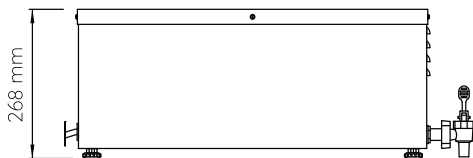

BAIN MARIE 2 DIVISION

MANUFACTURING
SINCE 1966

SPECIFICATIONS

POWER	2.7kW
VOLTAGE	230V - 50Hz
PACKAGING (W x D x H)	740 x 730 x 310 (mm)
UNIT (W x D x H)	733 x 658 x 268 (mm)
NET WEIGHT	17.5kg
GROSS WEIGHT	18kg
SHIPPING VOLUME	0.17m ³

NOTE:

- Inserts sold separately

ALL ANVIL EQUIPMENT COMES WITH A TWO YEAR WARRANTY ON COMPONENTS AND DEFECTIVE WORKMANSHIP.

www.anvilworld.com

Model: BMA1002

SPECIFICATIONS

POWER	2.7kW
VOLTAGE	230V - 50Hz
PACKAGING (W x D x H)	740 x 730 x 310 (mm)
UNIT (W x D x H)	733 x 658 x 268 (mm)
NET WEIGHT	17.5kg
GROSS WEIGHT	18kg
SHIPPING VOLUME	0.17m ³

AVAILABLE IN

 120V/60Hz

OPTIONAL EXTRAS
DIVIDER

CODE	DESCRIPTION
XBMA0002	Bain Marie Divider

NOTE

- When viewing the appliance from the front in its usual operating position, the width (W) of the product is the total distance from left to right; the depth (D) of the product is the total distance from the front to the back; the height (H) is the total distance from the bottom of the product to the top. Pictures may vary from actual product.